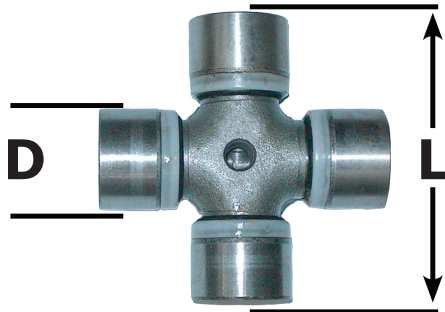

## UNIVERSAL JOINTS

REF	DESCRIPTION	GUA	REF	D x L (mm)
1216	UNIVERSAL JOINT	GUA5	20.00.00	23.8 x 61.2
1921	UNIVERSAL JOINT 50HX/2F 4WD	GUA7	11.01.00	27 x 70
1449	UNIVERSAL JOINT 375/390/390T/3050/3060	GUA8	21.00.00	27 x 74.6
1450	UNIVERSAL JOINT 399 Grease nipple in the ctr.	GUA12	22.00.00	30.2 x 92
1218	UNIVERSAL JOINT	GUA13	23.00.00	30.2 x 106.5
1217	UNIVERSAL JOINT	GUA17	24.00.00	34.9 x 106.4
3073	UNIVERSAL JOINT	GUA20	36.00.00	36 x 89
61399	U JOINT 50H 50HX 60H			30.2 x 106.3
409746	U JOINT FORD TL TM TS 4WD - FIAT AXLE		S.22508	27 x 82.7
1219	U JOINT 39.7MMX 115.9MM FORD COUNTY	GUA18	25.00.00 S.2457	39.7 x 115.9