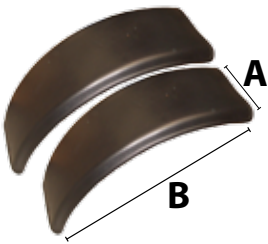

402947
Mudguard Flap Ford 7840
8240 8340 380mm - Pair
(A: 380mm, B: 1140mm)
OEM REF: 82007665