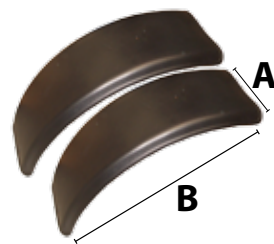

409649
Lamp Ford 40 TS 90-100
on Front Rear Mudguard
123mm x 81mm
OEM REF: 81862847

402948
Mudguard Flap Ford 7840
8240 8340 480mm - Pair
(A: 480 mm, B: 1160mm)
OEM REF: 82005346